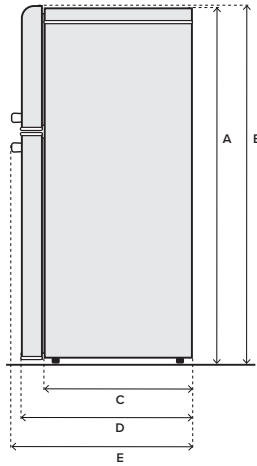

<b>A</b>	Height to top of door	62 1/8"
<b>B</b>	Width	24 1/2"

<b>A</b>	Height to top of case	62"
<b>B</b>	Height to top of doors	62 1/8"
<b>C</b>	Depth of case	25 3/4"
<b>D</b>	Depth including doors	29 3/8"
<b>E</b>	Depth including doors and handles	31 1/2"

<b>A</b>	Height to top of case	62"
<b>B</b>	Depth of case	53 1/2"
<b>C</b>	Depth with doors open 90°	50 5/8"

<b>A</b>	Height to top of door	62 1/8"
<b>B</b>	Width	24 1/2"
<b>C</b>	Side clearance, door open 90°	3 7/8"
<b>D</b>	Width including side clearance	28 3/8"

<b>A</b>	Height to top of case	62"
<b>B</b>	Power cord, bottom of fridge, 5" from right side	
<b>C</b>	Width	24 1/2"

**CAPACITY**

Total (cu. ft.)	11.5
Freezer (cu. ft.)	3.1
Fresh Food (cu. ft.)	8.4

**FRESH FOOD FEATURES**