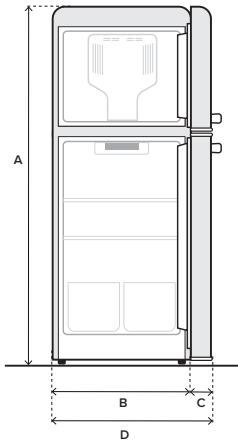

<b>A</b>	Height to top of door	62 1/8"
<b>B</b>	Width	24 1/2"

<b>A</b>	Height to top of case	62"
<b>B</b>	Height to top of doors	62 1/8"
<b>C</b>	Depth of case	25 3/4"
<b>D</b>	Depth including doors	29 3/8"
<b>E</b>	Depth including doors and handles	31 1/2"

<b>A</b>	Height to top of case	62"
<b>B</b>	Depth of case	53 1/2"
<b>C</b>	Depth with doors open 90°	50 5/8"

<b>A</b>	Height to top of door	62 1/8"
<b>B</b>	Width	24 1/2"
<b>C</b>	Side clearance, door open 90°	3 7/8"
<b>D</b>	Width including side clearance	28 3/8"

<b>A</b>	Height to top of case	62"
<b>B</b>	Power cord, bottom of fridge, 5" from right side	
<b>C</b>	Width	24 1/2"

**CAPACITY**

Total (cu. ft.)	11.5
Freezer (cu. ft.)	3.1
Fresh Food (cu. ft.)	8.4

**FRESH FOOD FEATURES**