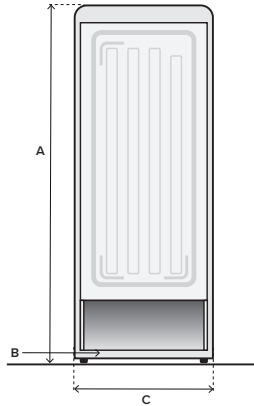

<b>A</b>	Height to top of door	62 1/8"
<b>B</b>	Width	24 1/2"

<b>A</b>	Height to top of case	62"
<b>B</b>	Height to top of doors	62 1/8"
<b>C</b>	Depth of case	25 3/4"
<b>D</b>	Depth including doors	29 3/8"
<b>E</b>	Depth including doors and handles	31 1/2"

<b>A</b>	Height to top of case	62"
<b>B</b>	Depth of case	53 1/2"
<b>C</b>	Depth with doors open 90°	50 5/8"

<b>A</b>	Height to top of door	62 1/8"
<b>B</b>	Width	24 1/2"
<b>C</b>	Side clearance, door open 90°	3 7/8"
<b>D</b>	Width including side clearance	28 3/8"

<b>A</b>	Height to top of case	62"
<b>B</b>	Power cord, bottom of fridge, 5" from right side	
<b>C</b>	Width	24 1/2"

**CAPACITY**

Total (cu. ft.)	11.5
Freezer (cu. ft.)	3.1
Fresh Food (cu. ft.)	8.4

**FRESH FOOD FEATURES**