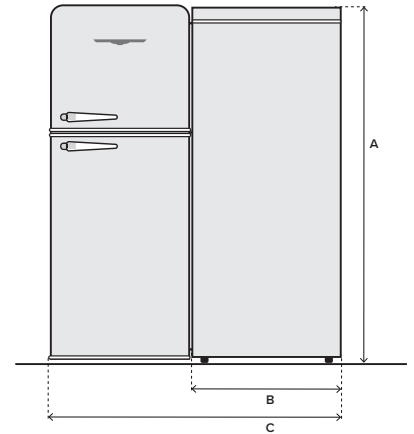

<b>A</b>	Height to top of door	62 1/8"
<b>B</b>	Width	24 1/2"

<b>A</b>	Height to top of case	62"
<b>B</b>	Height to top of doors	62 1/8"
<b>C</b>	Depth of case	25 3/4"
<b>D</b>	Depth including doors	29 3/8"
<b>E</b>	Depth including doors and handles	31 1/2"

<b>A</b>	Height to top of case	62"
<b>B</b>	Depth of case	53 1/2"
<b>C</b>	Depth with doors open 90°	50 5/8"

<b>A</b>	Height to top of door	62 1/8"
<b>B</b>	Width	24 1/2"
<b>C</b>	Side clearance, door open 90°	3 7/8"
<b>D</b>	Width including side clearance	28 3/8"

<b>A</b>	Height to top of case	62"
<b>B</b>	Power cord, bottom of fridge, 5" from right side	
<b>C</b>	Width	24 1/2"

**CAPACITY**

Total (cu. ft.)	11.5
Freezer (cu. ft.)	3.1
Fresh Food (cu. ft.)	8.4

**FRESH FOOD FEATURES**