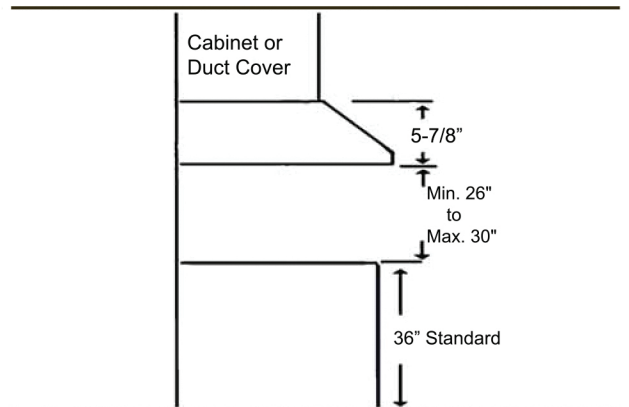

KOBE Range Hoods

So Quiet... You Won't Believe It's On!

Brillia CHX38 SQBD-3 SERIES Multi-Style

Under Cabinet Style

Wall Mount Style (Duct Cover CH1120DC-1 is Included)

Model / Size	For Under Cabinet CHX3830SQBD-3 / 30" CHX3836SQBD-3 / 36"	For Wall Mount CHX3830SQBD-WM-3 / 30" CHX3836SQBD-WM-3 / 36"
Appearance		
Stainless Steel	✓	
Seamless	✓	
Performance		
CFM / Sone	150 to 400 / 1.2 to 5.0	
QuietMode™	1.2 Sone	
LED Lights	2 x Lights (3W)	
Speed	3 Speed	
Control	Mechanical Push Button	
Blower Type	Twin Vertical Turbine Impeller	
Exhaust	Ductless	
Consumption / Ampere	232W / 2.21A	
Filter	Baffle with Charcoal	
Optional Accessories		
Backsplash Panel	SSP30 (30" x 32") SSP36 (36" x 32")	

Wall Mount Style

Under Cabinet Style

Information subject to change without notice.
Measurement in inches (mm). Inches are converted from millimeters

* Building code may vary.
www.koberangehoods.com VER. 160101