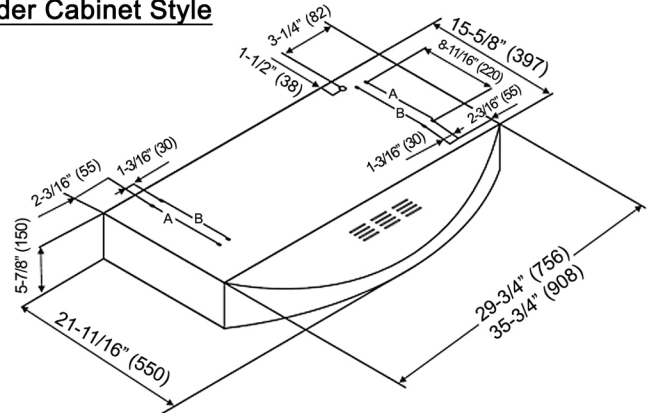

KOBE Range Hoods

So Quiet... You Won't Believe It's On!

Brillia CHX38 SQBD-3 SERIES Multi-Style

Under Cabinet Style

Wall Mount Style (Duct Cover CH1120DC-1 is Included)

Model / Size	For Under Cabinet CHX3830SQBD-3 / 30" CHX3836SQBD-3 / 36"	For Wall Mount CHX3830SQBD-WM-3 / 30" CHX3836SQBD-WM-3 / 36"
Appearance		
Stainless Steel	✓	
Seamless	✓	
Performance		
CFM / Sone	150 to 400 / 1.2 to 5.0	
QuietMode™	1.2 Sone	
LED Lights	2 x Lights (3W)	
Speed	3 Speed	
Control	Mechanical Push Button	
Blower Type	Twin Vertical Turbine Impeller	
Exhaust	Ductless	
Consumption / Ampere	232W / 2.21A	
Filter	Baffle with Charcoal	
Optional Accessories		
Backsplash Panel	SSP30 (30" x 32") SSP36 (36" x 32")	

Wall Mount Style

Under Cabinet Style

Information subject to change without notice.
Measurement in inches (mm). Inches are converted from millimeters

* Building code may vary.
www.koberangehoods.com VER. 160101