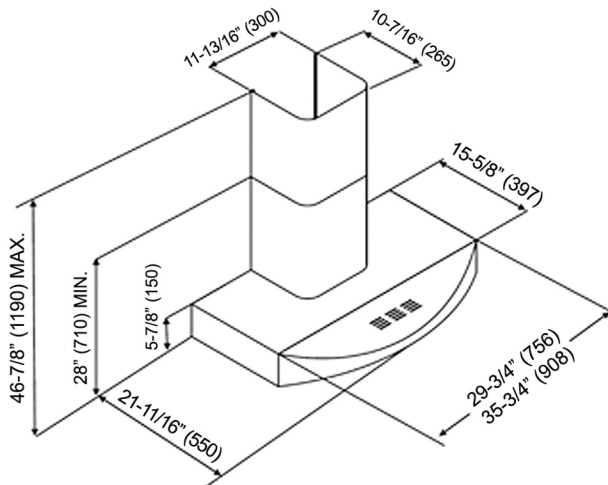

KOBE Range Hoods

So Quiet... You Won't Believe It's On!

Brillia CHX38 SQBD-3 SERIES Multi-Style

Under Cabinet Style

Wall Mount Style (Duct Cover CH1120DC-1 is Included)

Model / Size	For Under Cabinet CHX3830SQBD-3 / 30" CHX3836SQBD-3 / 36"	For Wall Mount CHX3830SQBD-WM-3 / 30" CHX3836SQBD-WM-3 / 36"
Appearance		
Stainless Steel	✓	
Seamless	✓	
Performance		
CFM / Sone	150 to 400 / 1.2 to 5.0	
QuietMode™	1.2 Sone	
LED Lights	2 x Lights (3W)	
Speed	3 Speed	
Control	Mechanical Push Button	
Blower Type	Twin Vertical Turbine Impeller	
Exhaust	Ductless	
Consumption / Ampere	232W / 2.21A	
Filter	Baffle with Charcoal	
Optional Accessories		
Backsplash Panel	SSP30 (30" x 32") SSP36 (36" x 32")	

Wall Mount Style

Under Cabinet Style

Information subject to change without notice.
Measurement in inches (mm). Inches are converted from millimeters

* Building code may vary.
www.koberangehoods.com VER. 160101