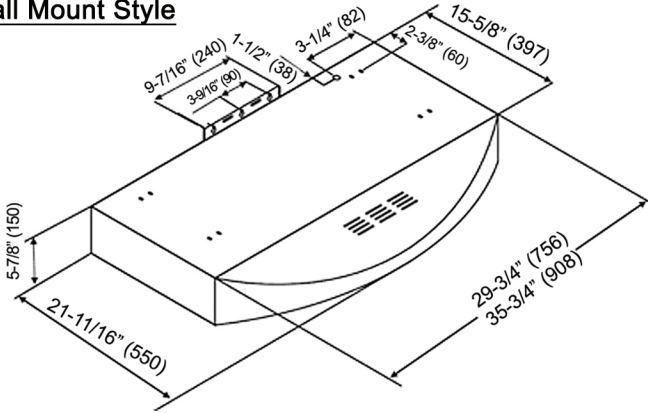

KOBE Range Hoods

So Quiet... You Won't Believe It's On!

Brillia CHX38 SQBD-3 SERIES Multi-Style

Under Cabinet Style

Wall Mount Style (Duct Cover CH1120DC-1 is Included)

Model / Size	For Under Cabinet CHX3830SQBD-3 / 30" CHX3836SQBD-3 / 36"	For Wall Mount CHX3830SQBD-WM-3 / 30" CHX3836SQBD-WM-3 / 36"
Appearance		
Stainless Steel	✓	
Seamless	✓	
Performance		
CFM / Sone	150 to 400 / 1.2 to 5.0	
QuietMode™	1.2 Sone	
LED Lights	2 x Lights (3W)	
Speed	3 Speed	
Control	Mechanical Push Button	
Blower Type	Twin Vertical Turbine Impeller	
Exhaust	Ductless	
Consumption / Ampere	232W / 2.21A	
Filter	Baffle with Charcoal	
Optional Accessories		
Backsplash Panel	SSP30 (30" x 32") SSP36 (36" x 32")	

Wall Mount Style

Under Cabinet Style

Information subject to change without notice.
Measurement in inches (mm). Inches are converted from millimeters

* Building code may vary.
www.koberangehoods.com VER. 160101